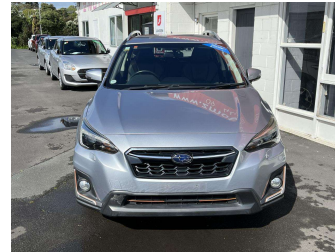

Purchase Price **$23,380**

Includes GST
Excludes on-road costs of $595

Finance may be available on this vehicle. Ask one of our friendly staff for more information.

Gain peace of mind with Mechanical Breakdown Insurance. **Ask us how.**

Top features

- » 4WD

Body Style
RV-SUV

Odometer
61,448 km

Engine
2000 cc, Petrol

Fuel Type
Petrol

Transmission
Automatic

Wheels
-

VIN
7AT0GF1XX24063261

Interior
Black

Safety

Based on 2023 UCSR rating for 16-21 models

Reg No.
-

Ext Colour
Silver

History
-

Seats
5 seats

CO2 Emissions
★★★★☆
165 grams/km

Energy Economy
★★☆☆☆
Annual fuel cost of $2,780
7.1L per 100km

Cost per year is an estimate based on petrol price of $2.80 per litre and an average distance of 14000 km. Emissions and Energy Economy figures standardised to 3P WLTP.

Stock ID: 1744