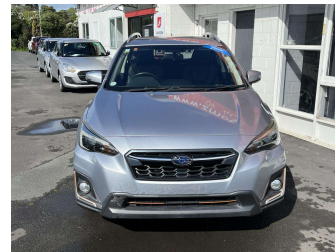

Purchase Price

$22,380

Includes GST
Excludes on-road costs of $595

Finance may be available on this vehicle. Ask one of our friendly staff for more information.

finance NOW

Gain peace of mind with Mechanical Breakdown Insurance. **Ask us how.**

Top features

None Listed

Body Style
RV-SUV

Odometer
61,448 km

Engine
2000 cc, Petrol

Fuel Type
Petrol

Transmission
Automatic

Wheels
-

VIN
7AT0GF1XX24063261

Interior
Black

Safety

5 star safety rating

Based on 2023 UCSR rating for 16-21 models

Reg No.
-

Ext Colour
Silver

History
-

Seats
5 seats

CO2 Emissions
★★★★☆
165 grams/km

Energy Economy
★★☆☆☆
Annual fuel cost of $2,780
7.1L per 100km

Cost per year is an estimate based on petrol price of $2.80 per litre and an average distance of 14000 km. Emissions and Energy Economy figures standardised to 3P WLTP.

Stock ID: 1744